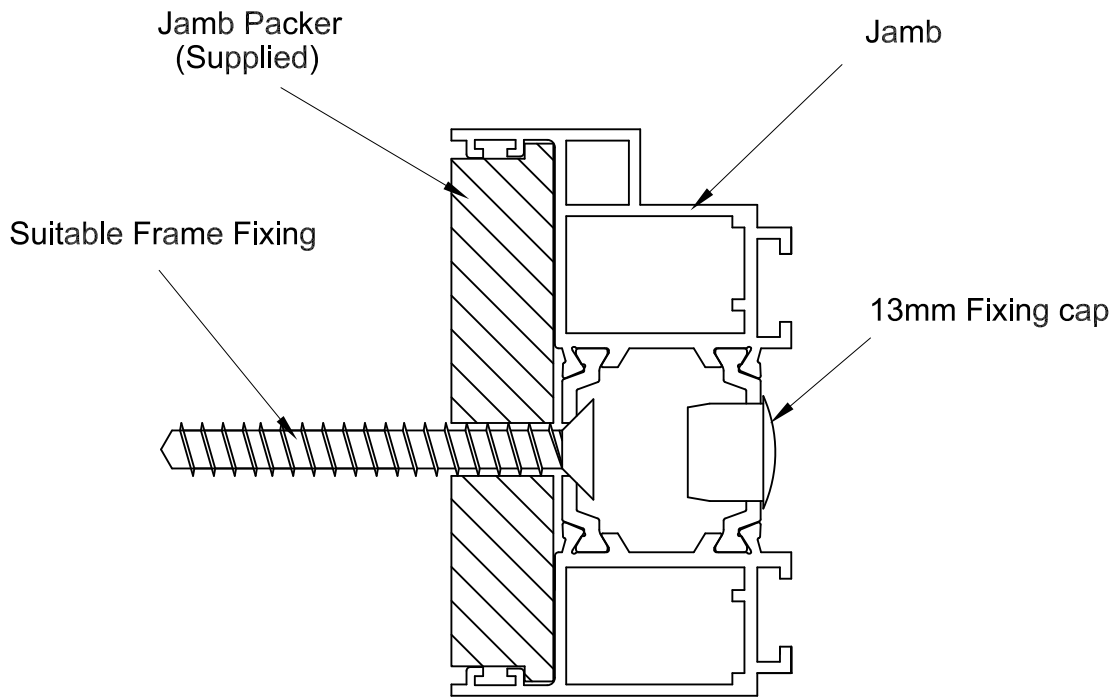

B - Jamb Fixing Detail

SCALE 1:1 @ A4	DATE August 2012	DRAWING TITLE Origin Easifold 3000 doors	PART No
CHECKED	MATERIAL	Jamb fixing detail	REV
DRAWN JM	FINISH		DRAWING No OFDL_2.7.1 PR - 07