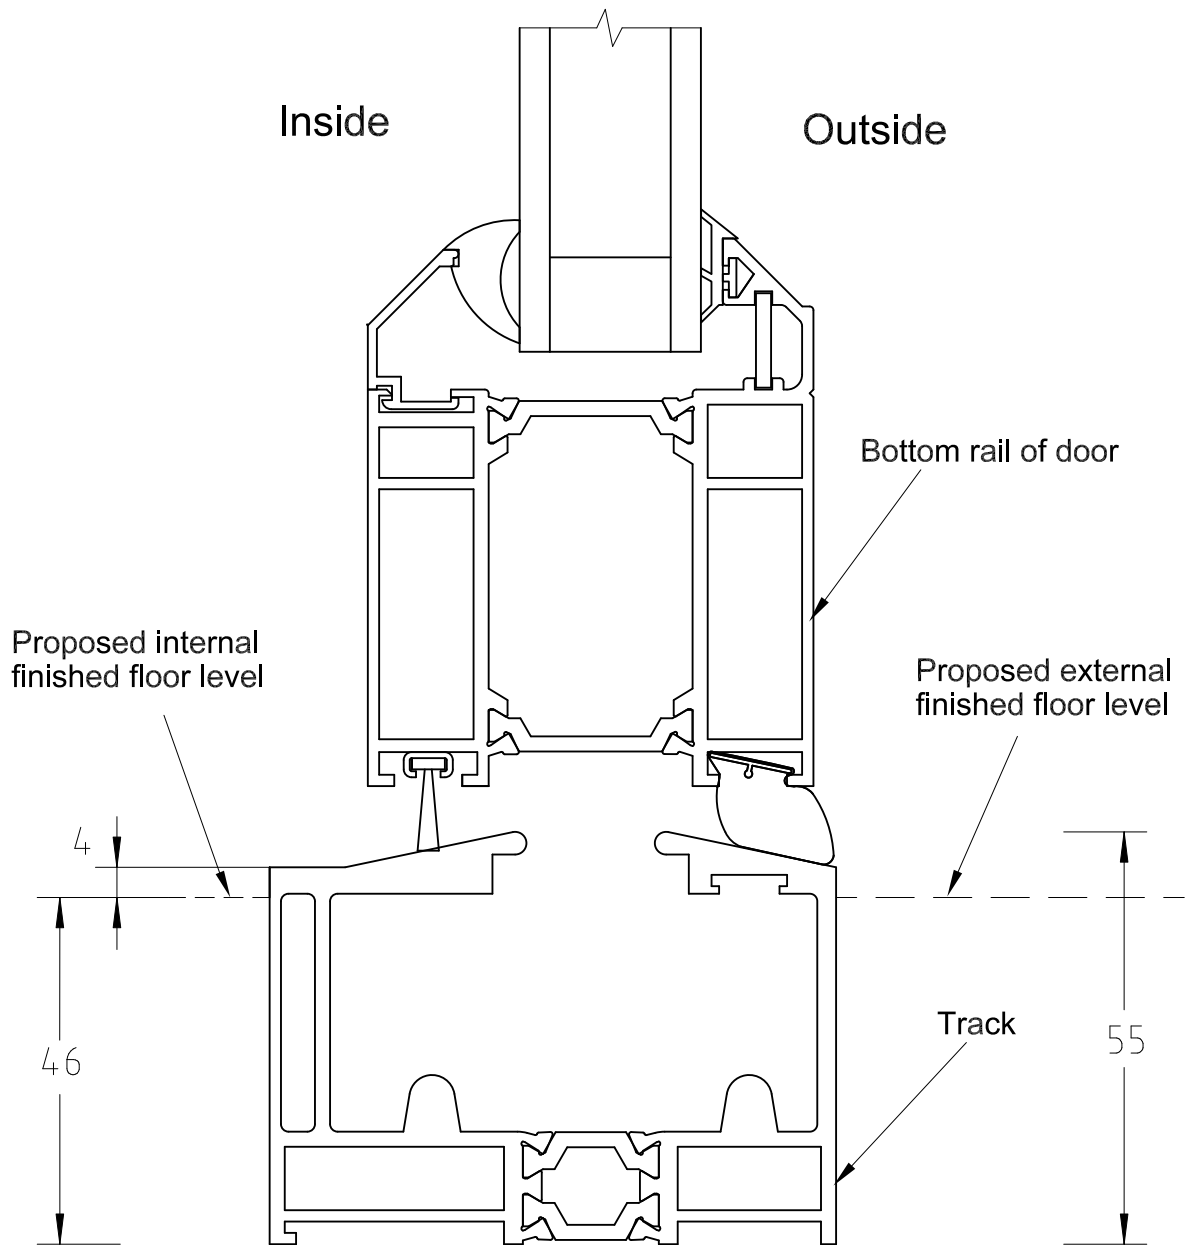

## B - Low Threshold Detail

www.origin-global.com

0845 450 6662

ORIGIN FRAMES LTD., Unit 3 & 4 Sunters End, Hillbottom Road, Sands Industrial Estate, High Wycombe, Buckinghamshire, HP12 4HS

SCALE 1:1 @ A4	DATE August 2012	DRAWING TITLE Origin Easifold 3000 doors	PART No
CHECKED	MATERIAL	Low threshold detail	REV
DRAWN JM	FINISH		DRAWING No OFDL_2.5.1 PR - 05