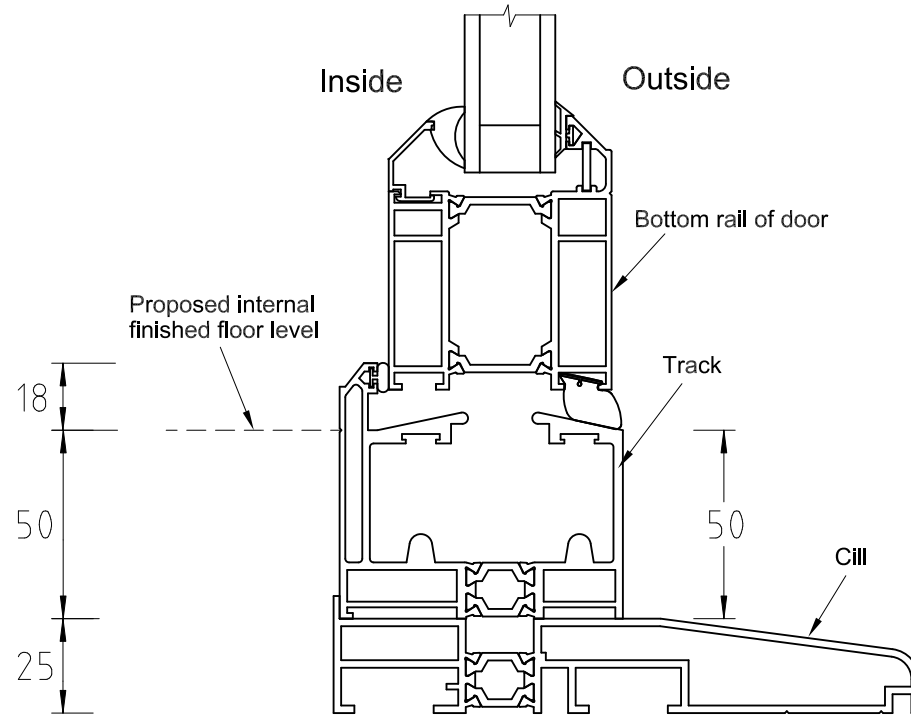

B - Rebated Threshold Detail

ORIGIN FRAMES LTD.
 Unit 3 Sunters End
 Hillbottom Road
 Sands Industrial Estate
 High Wycombe
 Buckinghamshire
 HP12 4HS

www.origin-global.com

0845 450 6662

SCALE	DATE
1:2 @ A4	August 2012
CHECKED	MATERIAL
DRAWN	FINISH
JM	

DRAWING TITLE.
Origin Easifold 3000 doors
Rebated threshold detail

PART No	
REV	DRAWING No
OFDL_2.4.1	PR - 04