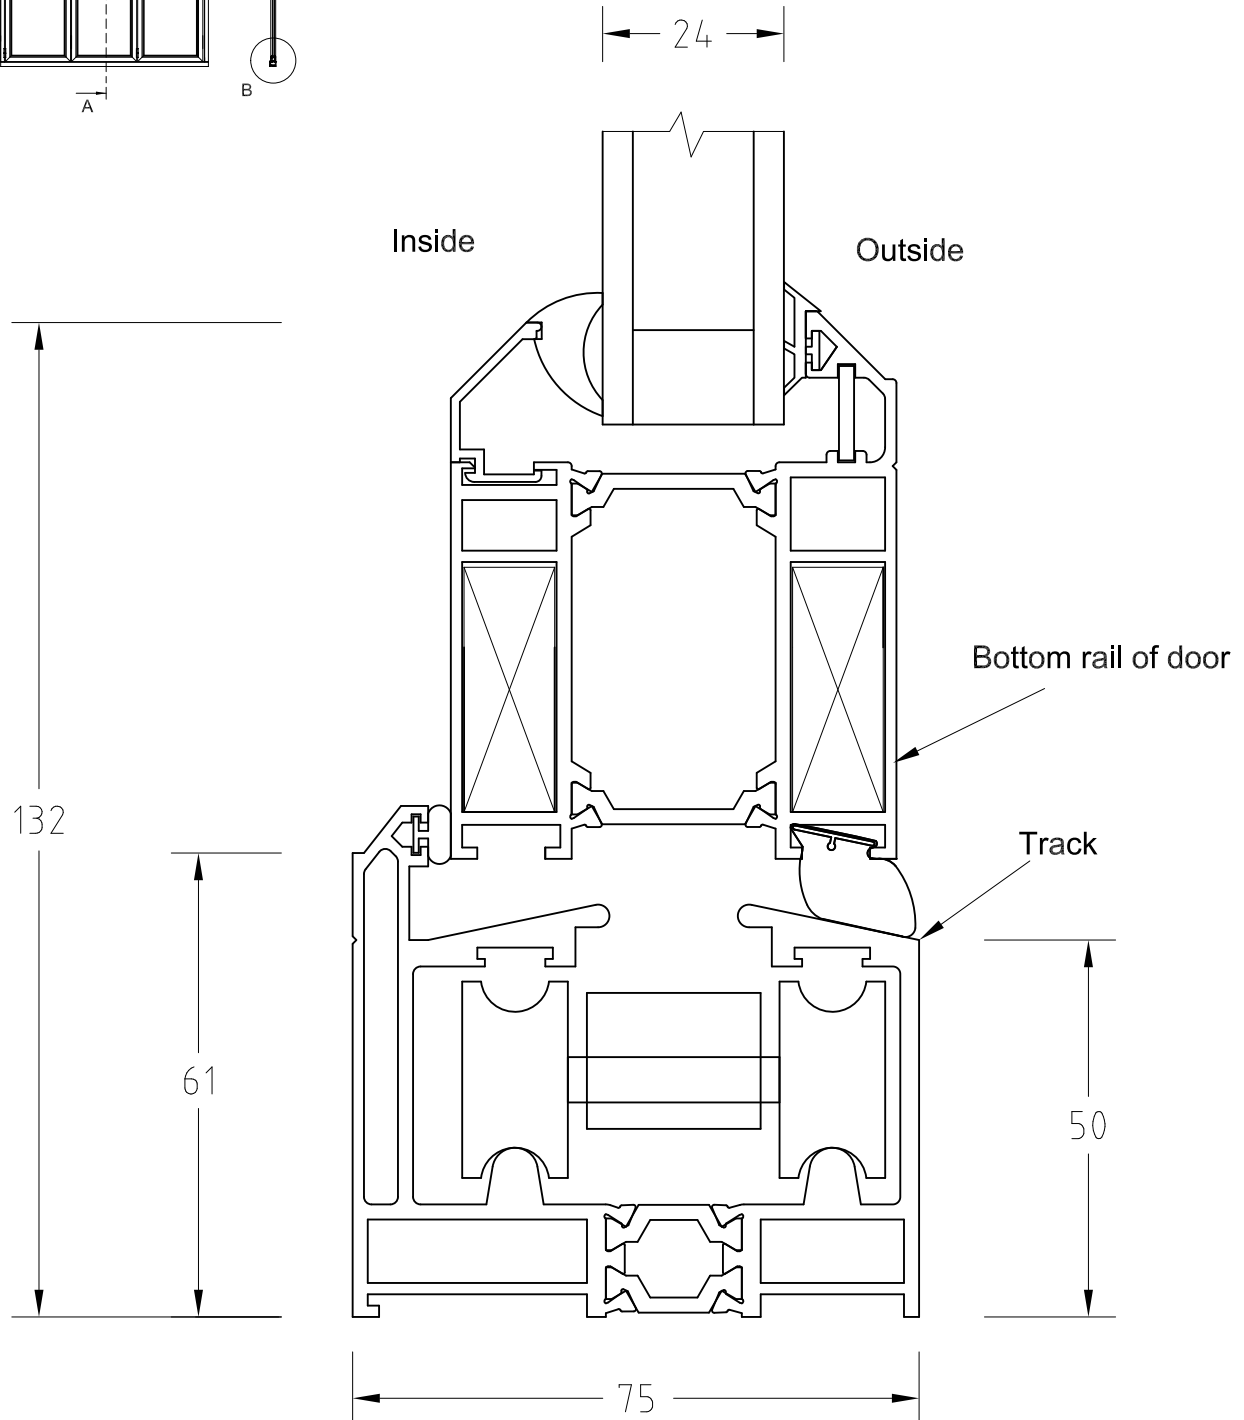

B - Standard Threshold Detail

www.origin-global.com

0845 450 6662

ORIGIN FRAMES LTD., Unit 3 & 4 Sunters End, Hillbottom Road, Sands Industrial Estate, High Wycombe, Buckinghamshire, HP12 4HS

SCALE	DATE	DRAWING TITLE.	PART No	
1:1 @ A4	August 2012	Origin Easifold 3000 doors		
CHECKED	MATERIAL	Standard threshold detail	REV	DRAWING No
DRAWN	FINISH		OFDL_2.3.1	PR - 03
JM				