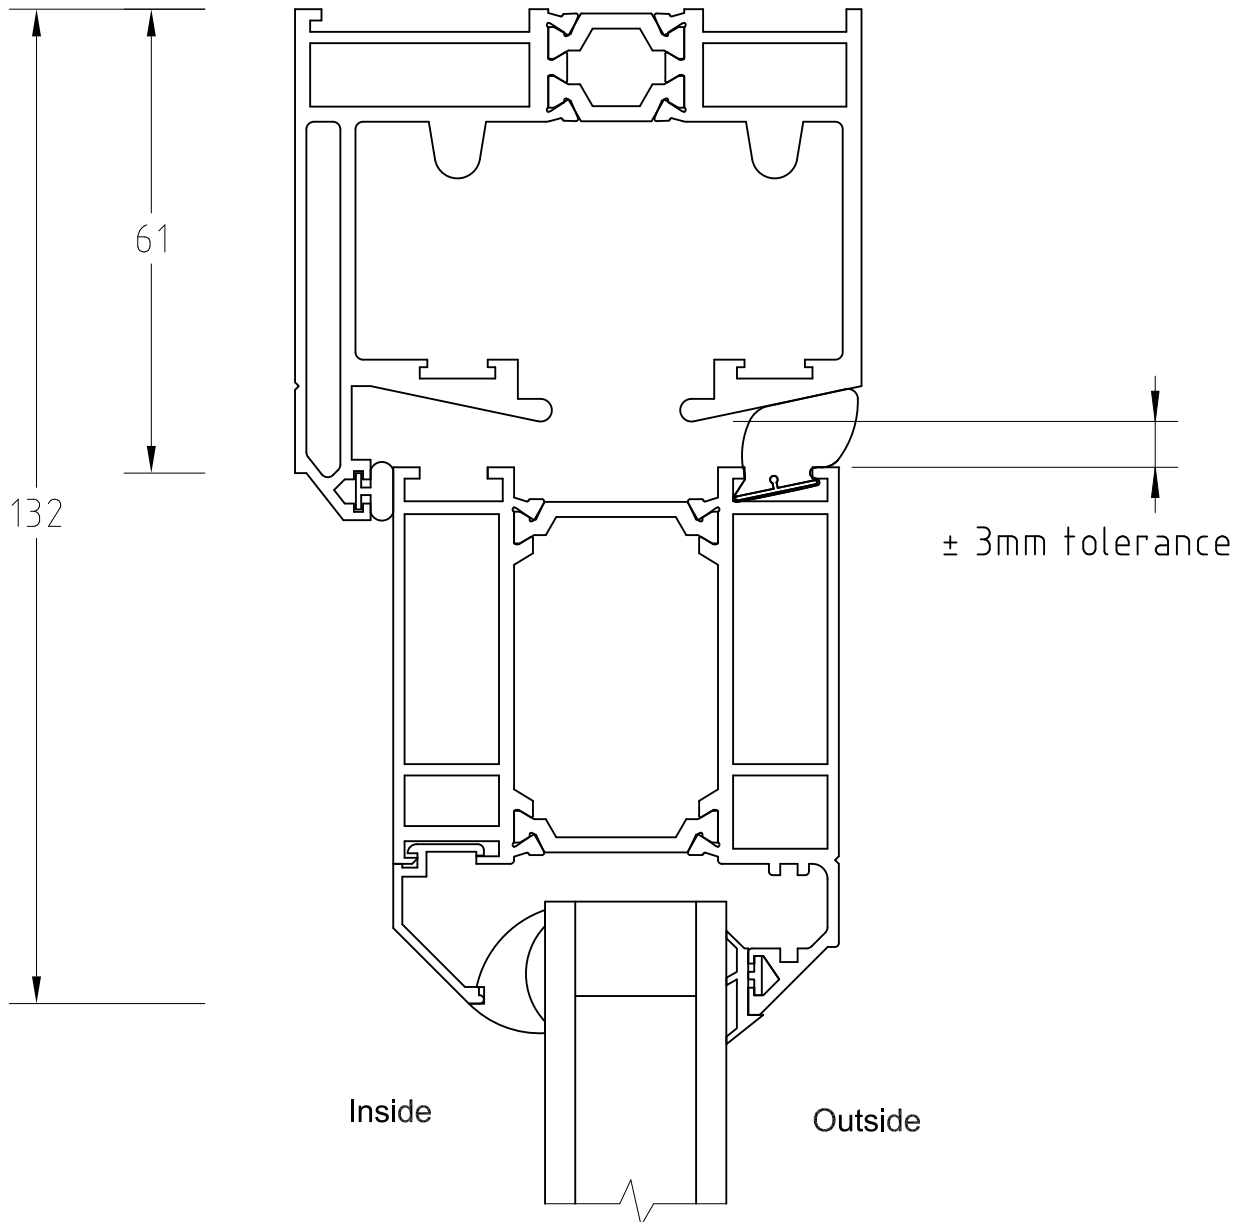

B - Top Track Detail

www.origin-global.com

0845 450 6662

ORIGIN FRAMES LTD., Unit 3 & 4 Sunters End, Hillbottom Road, Sands Industrial Estate, High Wycombe, Buckinghamshire, HP12 4HS

SCALE 1:1 @ A4	DATE August 2012	DRAWING TITLE Origin Easifold 3000 doors	PART No
CHECKED	MATERIAL	Top track detail	REV
DRAWN JM	FINISH		DRAWING No PR - 10
			OFDL_2.10.1