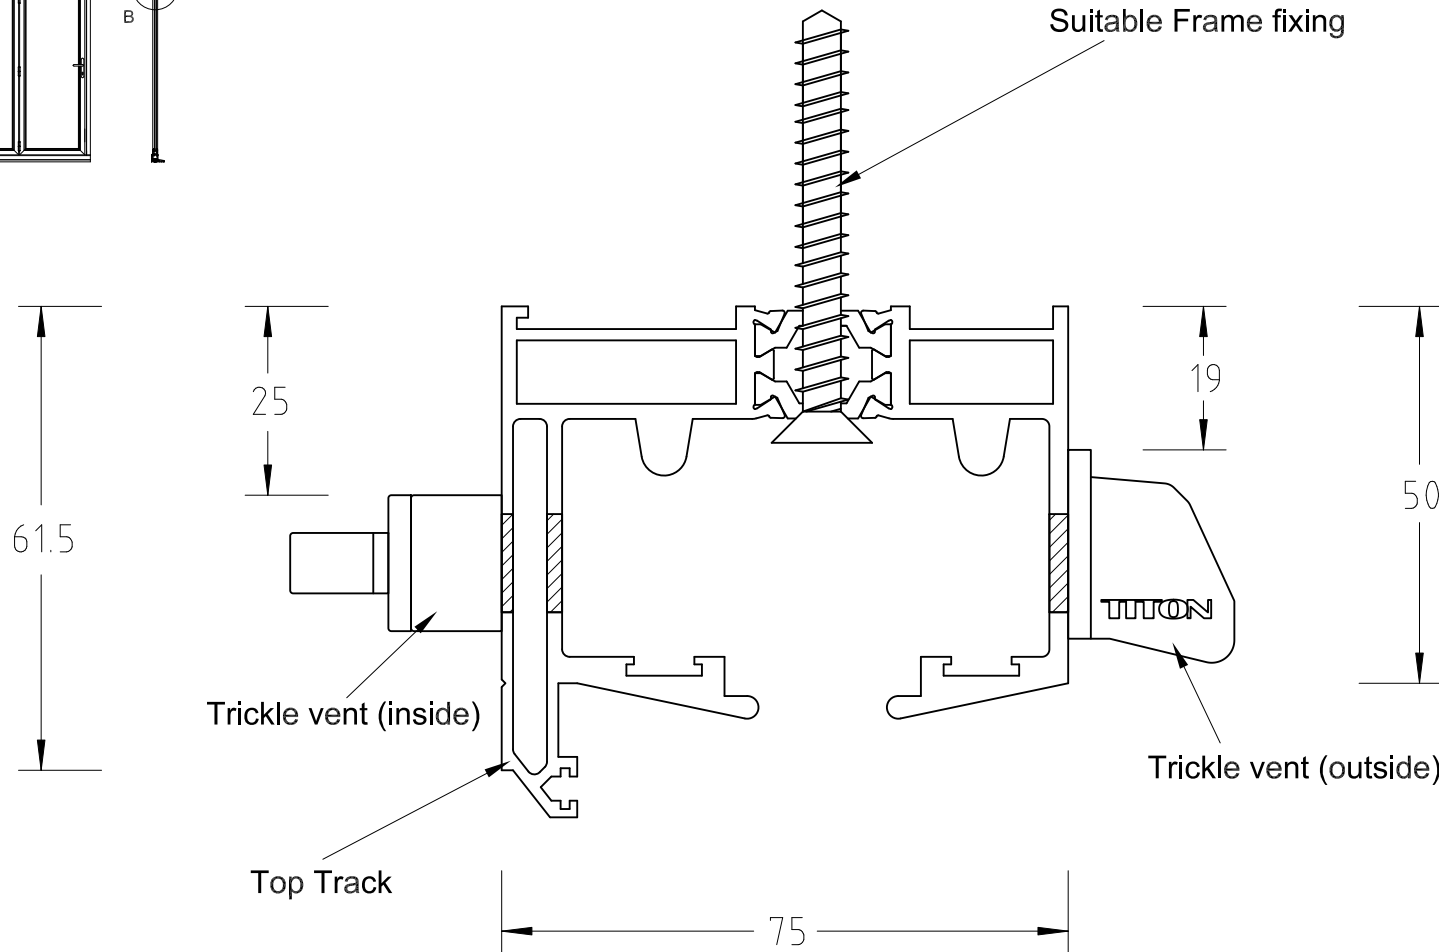

# B - Trickle vent detail - open out doors

**Schematic Drawing**  
 Dimensions are for guidance only

ORIGIN FRAMES LTD.  
 Unit 3 Sunters End  
 Hillbottom Road  
 Sands Industrial Estate  
 High Wycombe  
 Buckinghamshire  
 HP12 4HS

[www.origin-global.com](http://www.origin-global.com)

0845 450 6662

SCALE	DATE	DRAWING TITLE.	PART No	
1:1 @ A4	August 2012	Origin Easifold 3000 doors		
CHECKED	MATERIAL			
DRAWN	FINISH	Trickle vent detail	REV	DRAWING No
JM			OFDL_2.11.1	PR - 11