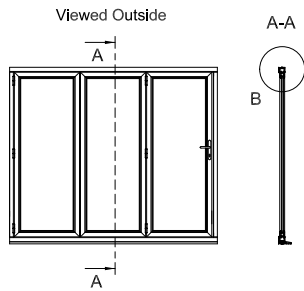

# B - Trickle vent detail - open out doors

**Schematic Drawing**  
 Dimensions are for guidance only

ORIGIN FRAMES LTD.  
 Unit 3 Sunters End  
 Hillbottom Road  
 Sands Industrial Estate  
 High Wycombe  
 Buckinghamshire  
 HP12 4HS

[www.origin-global.com](http://www.origin-global.com)

0845 450 6662

SCALE	DATE	DRAWING TITLE.	PART No	
1:1 @ A4	August 2012	Origin Easifold 3000 doors		
CHECKED	MATERIAL			
DRAWN	FINISH	Trickle vent detail	REV	DRAWING No
JM			OFDL_2.11.1	PR - 11